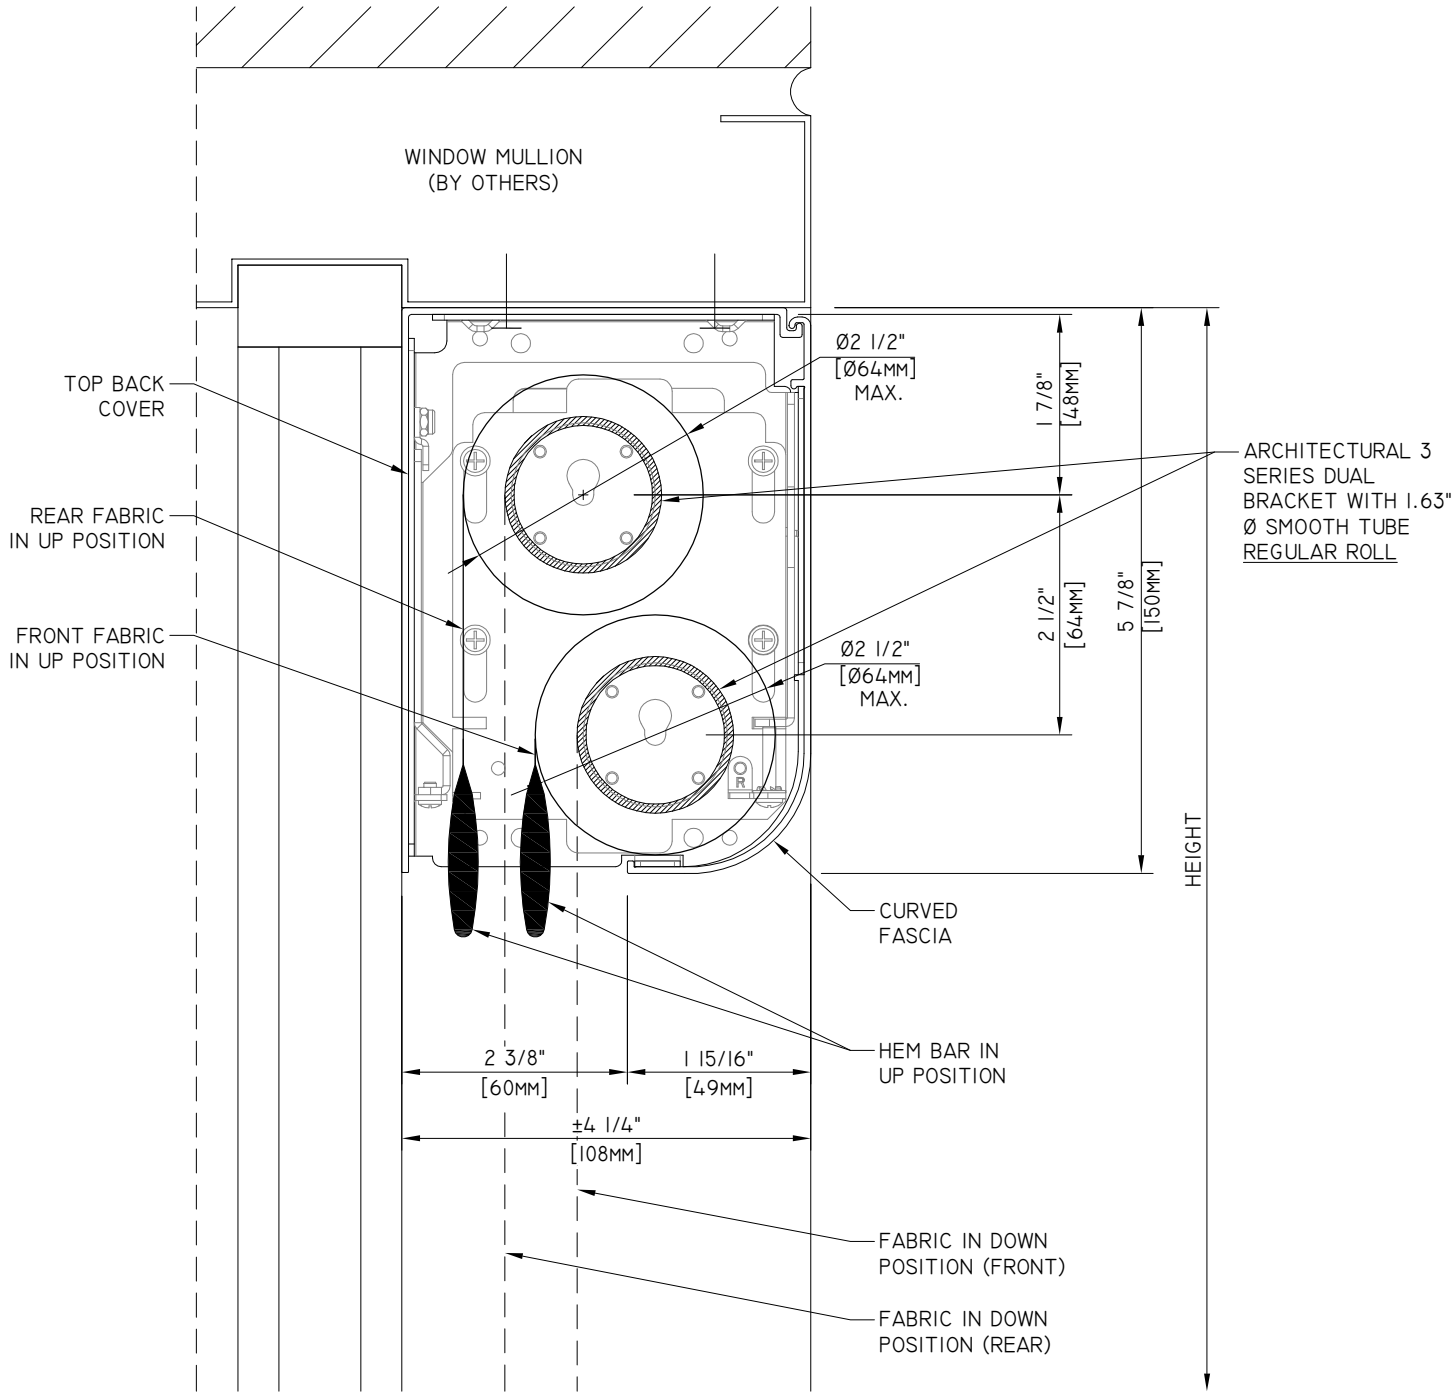

ARCHITECTURAL 3 SERIES DUAL SHADE
 WITH TOP BACK COVER & CURVED FASCIA
 INSIDE FRAME INSTALLATION

15 VOLVO DRIVE
 ROCKLEIGH NJ 07647
 TEL: 888-273-7876
 WWW.CRESTRON.COM

DWG. #	M3D3-002
SCALE:	6" = 1'-0"
DATE:	02.27.15
REV.:	