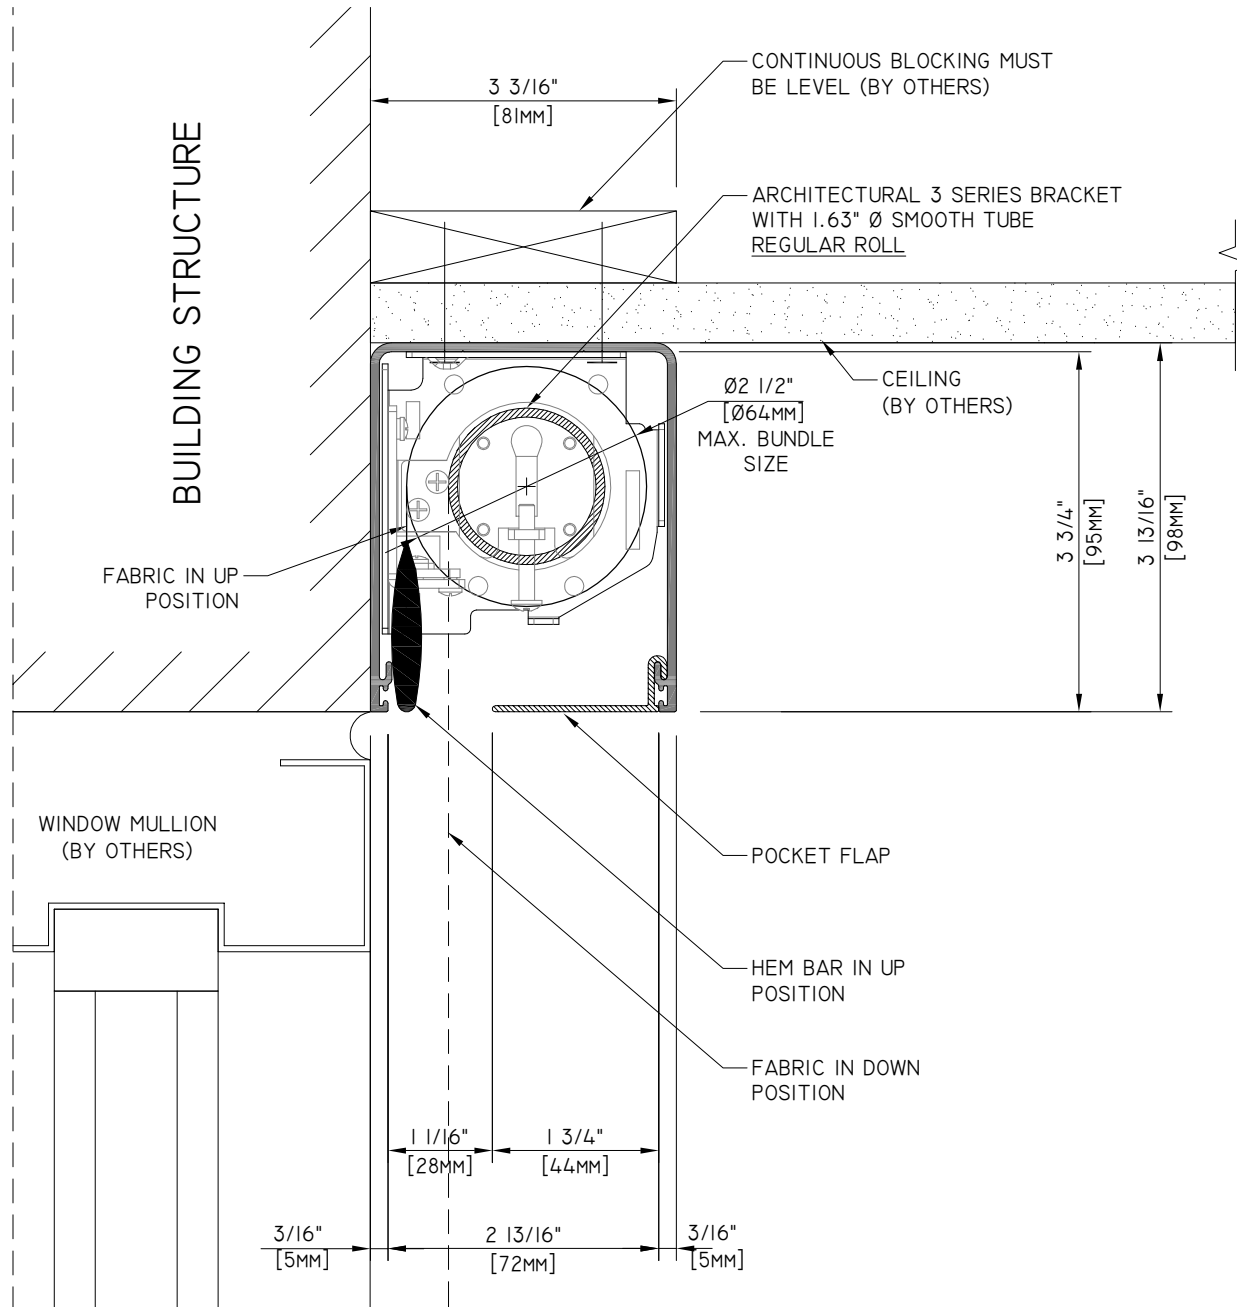

NOTE:
NO END CAP USE ONLY FOR WALL TO WALL OR COLUMN TO COLUMN INSTALLATION.

ARCHITECTURAL 3 SERIES SINGLE SHADE
IN A SINGLE POCKET BELOW CEILING
CEILING MOUNT INSTALLATION

15 VOLVO DRIVE
ROCKLEIGH NJ 07647
TEL: 888-273-7876
WWW.CRESTRON.COM

DWG. #	M3SI-005
SCALE:	6" = 1'-0"
DATE:	02.27.15
REV.:	