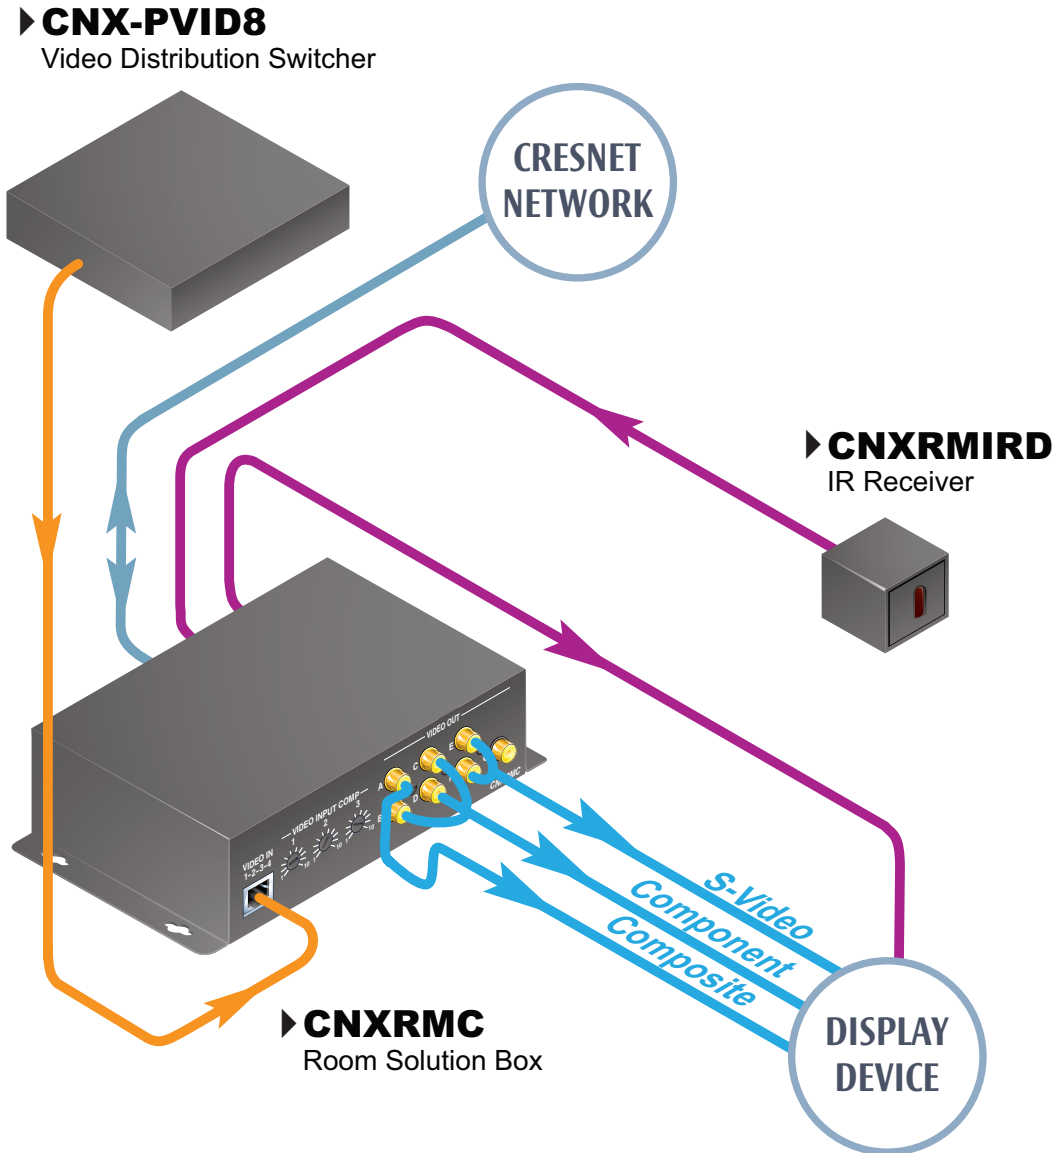

# Typical CNXRMC Connections

Color Key		
● Control	● Video	● Audio
● CAT5E	● Cresnet	● LAN
● RGB	● CresCAT	